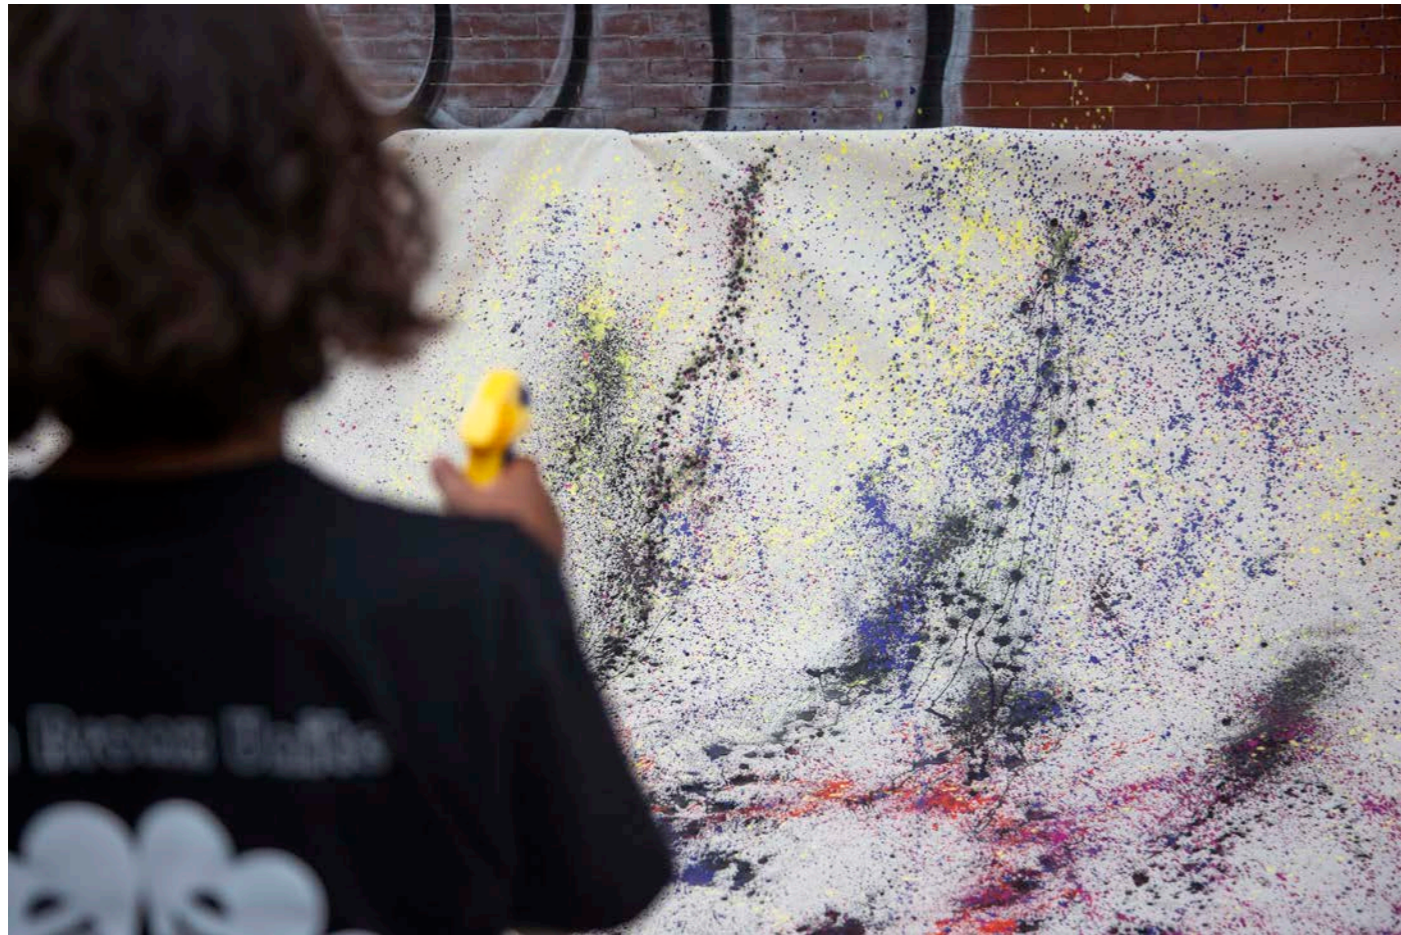

Renee Santos  
May 13, 2023

***Minshik Shin***

Mott Haven Art Block Party

Murray Hill Station Art Block Party

601Artspace Exhibition

Bowne Playground Participatory Art Event

Inwood Hill Park Participatory Art Event