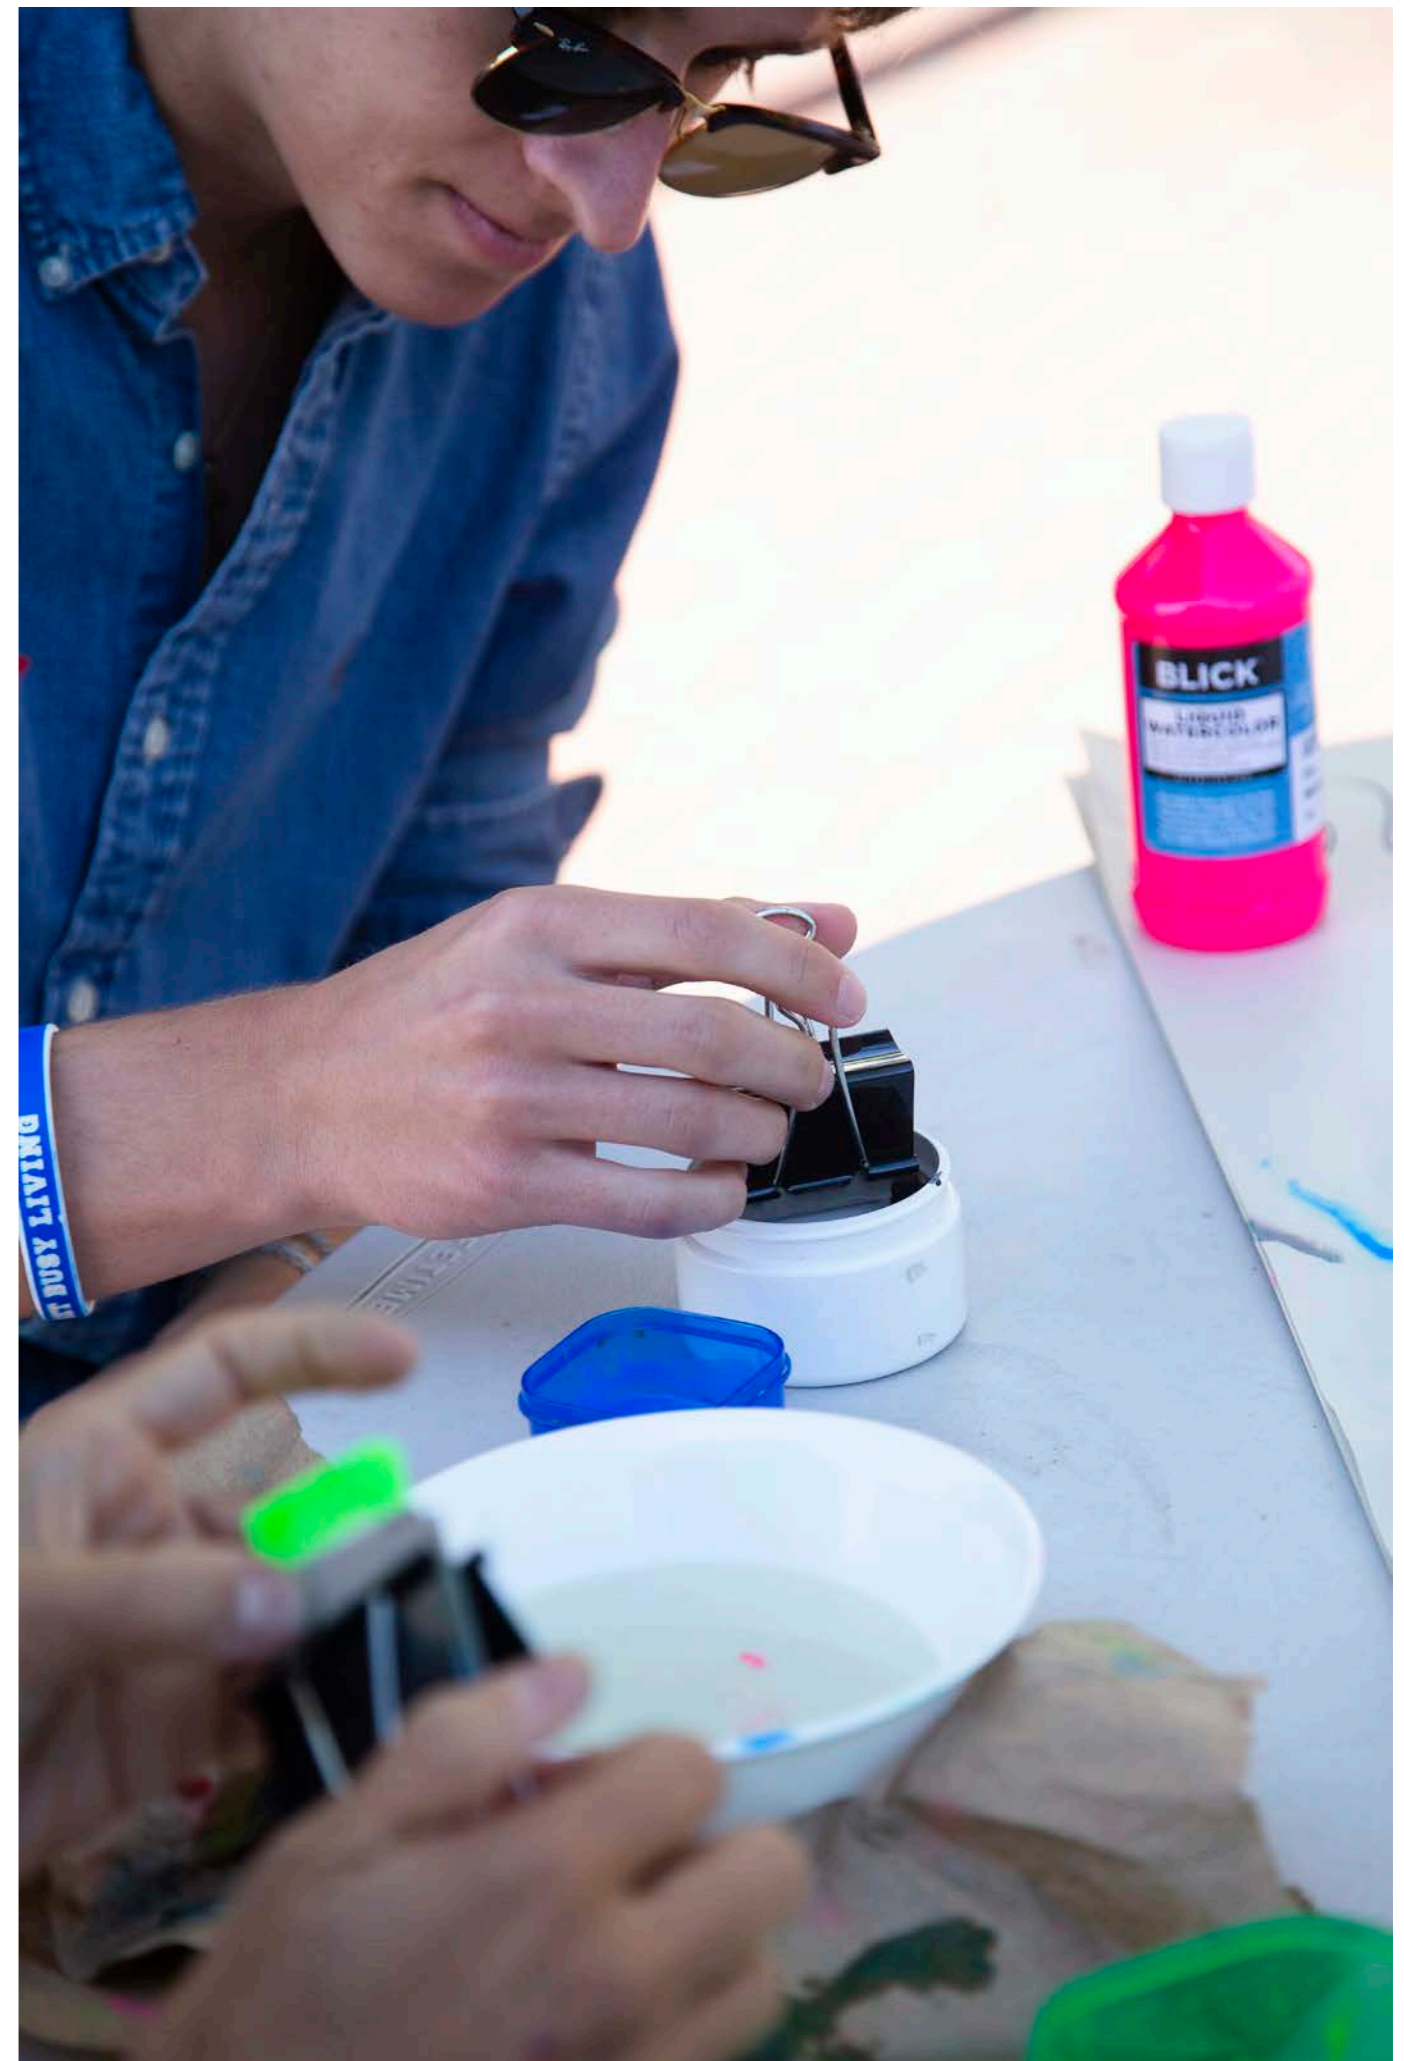

Ana Paula Cordeiro
Murray Hill Station Art Block Party
601Artspace Exhibition